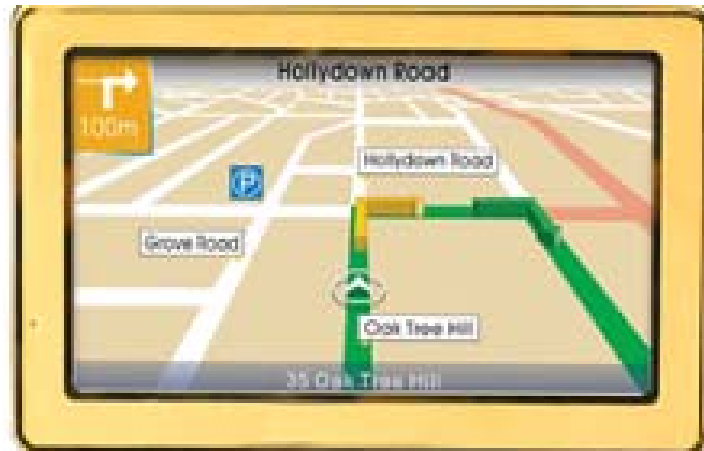

4.3" PND based on Centrality solution

Product Highlight

- High sensitive of GPS signals performance
- CPU: Centrality Atlas III, 372MHZ
- Windows CE 5.0 O/S
- 4.3 high resolution TFT touch screen, 480*272
- Support handwriting
- Memory :64MB SDRAM
- Built—in antenna
- USB 1.1 Mini port
- Mono Speaker, Stereo earphone
- Support SD card, Maximum is 4GB
- 110—240 V AC/DC 5V AC charger/car charger
- Video support MPEG—1/MP4/AVI/WMV/ASF/3GP/Divx
- Audio support MP3/WMA/WAV
- Picture viewer support JPEG/BMP/PNG
- Text browser: Support TXT
- OS/AP/Logo can be updated by SD card
- Certificates: CE FCC ROHS